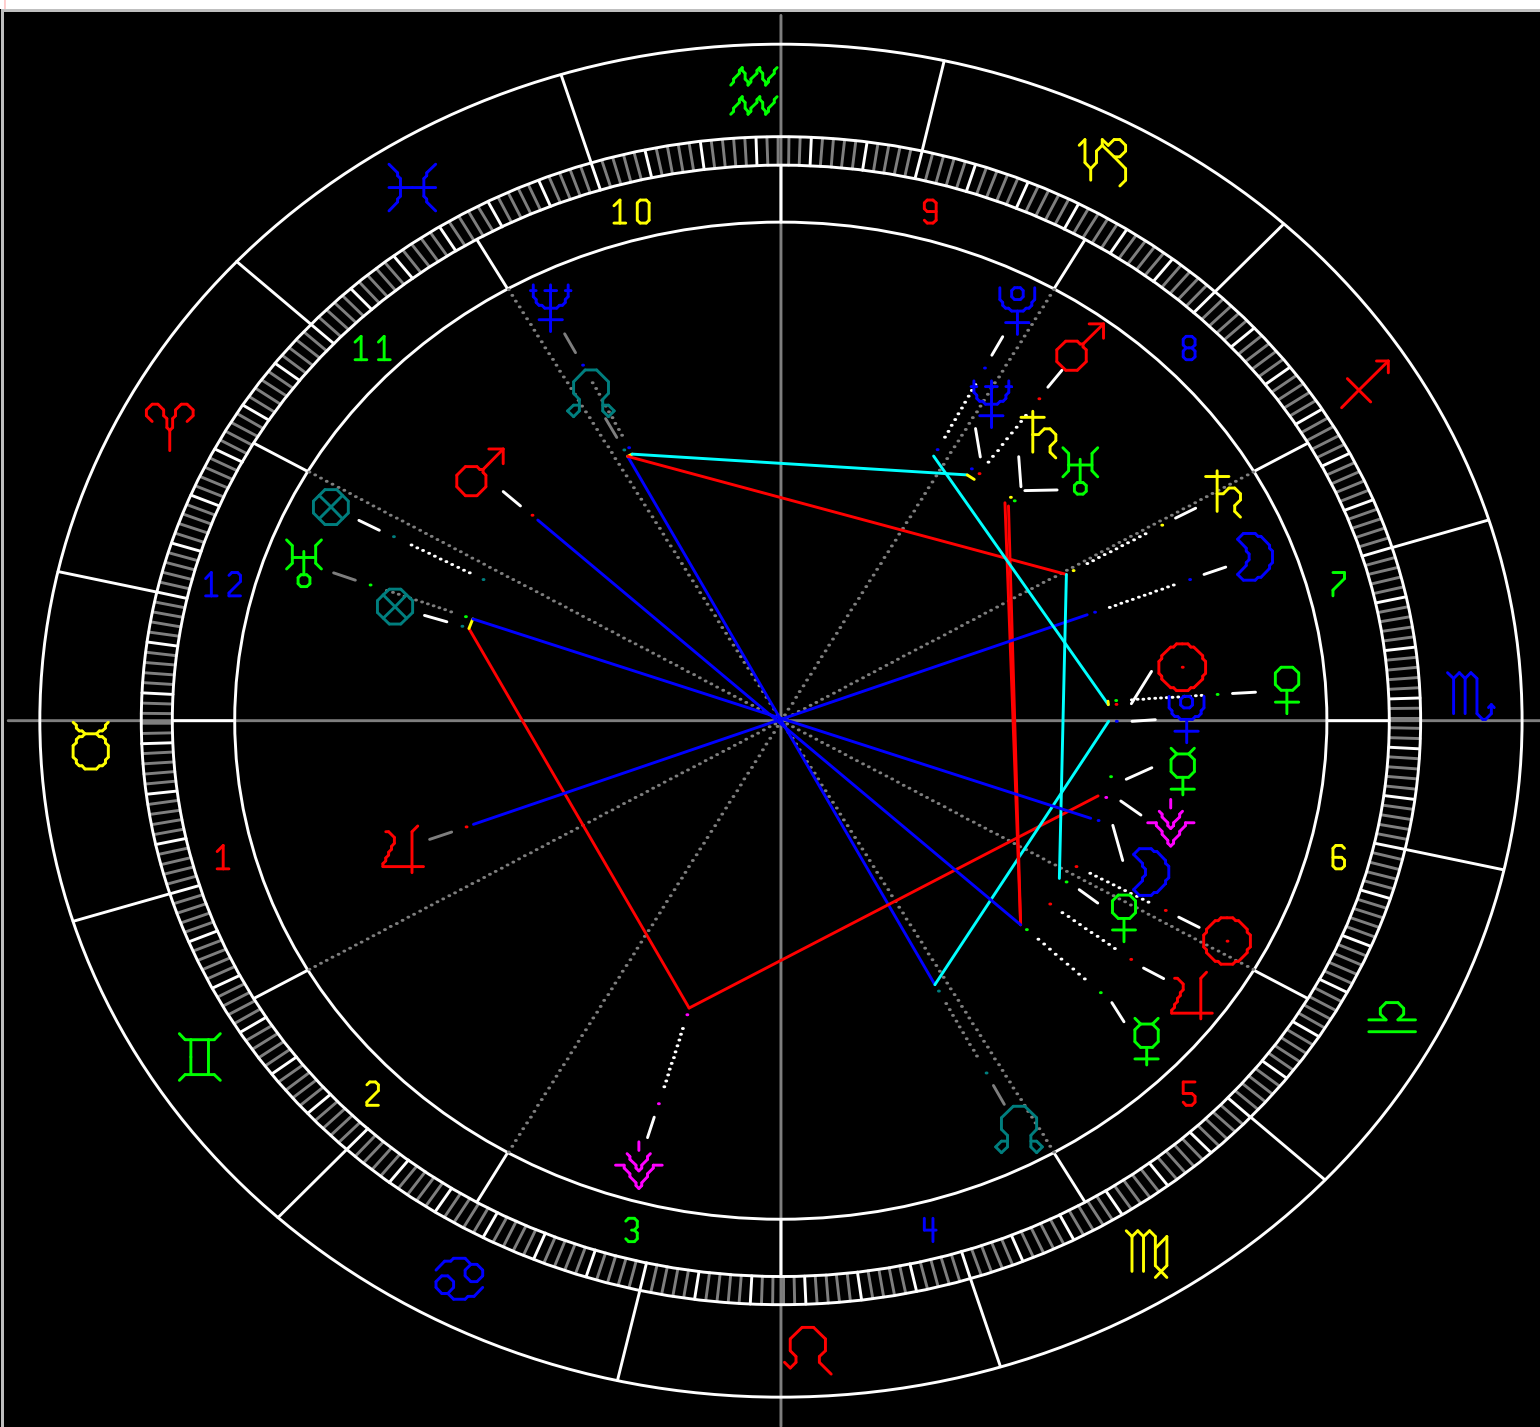

SuperView 2.42j
 Fed Rep of Brazil
 File: BRAZIL.DAT
 Wed 5 October 1988
 5:31 43°00W 22°36S
 Equal Tropical, geocentric
 Predicting date:
Fri 6 November 2015
 27 years old, 1 months

Earth solar & planets pos:
 Sun: 16Sco37 + 0°00'
 Moon: 20Lib24 + 1°47'
 Merc: 11Sco38 + 0°41'
 Venu: 0Lib46 + 1°11'
 Mars: 27Vir52 + 1°24'
 Jupi: 18Vir06 + 1°02'
 Satu: 5Sag02 + 1°40'
 Uran: 17Ari25R - 0°40'
 Nept: 7Pis03R - 0°49'
 Plut: 13Cap29 + 1°42'
 Vest: 28Pis27R -10°24'
 Node: 28Vir24R + 0°00'
 Fort: 11Cap32
 Age: 2501208095
 Era: Dwapara, 2592yrs

Fire: 3, Earth: 5,
 Air: 2, Water: 4
 Car: 6, Fix: 2, Mut: 6
 Yang: 5, Yin: 9
 M: 8, N: 6, A: 4, D: 10
 Ang: 3, Suc: 7, Cad: 4
 Learn: 5, Share: 9

Strong virus maybe planned by men/bugs. Why? Pluto squares Brazilian women (moon as target); this is viewed as manipulative act, see health sector #6, squared by Pluto in #9 foreigners in love with Brazilians.