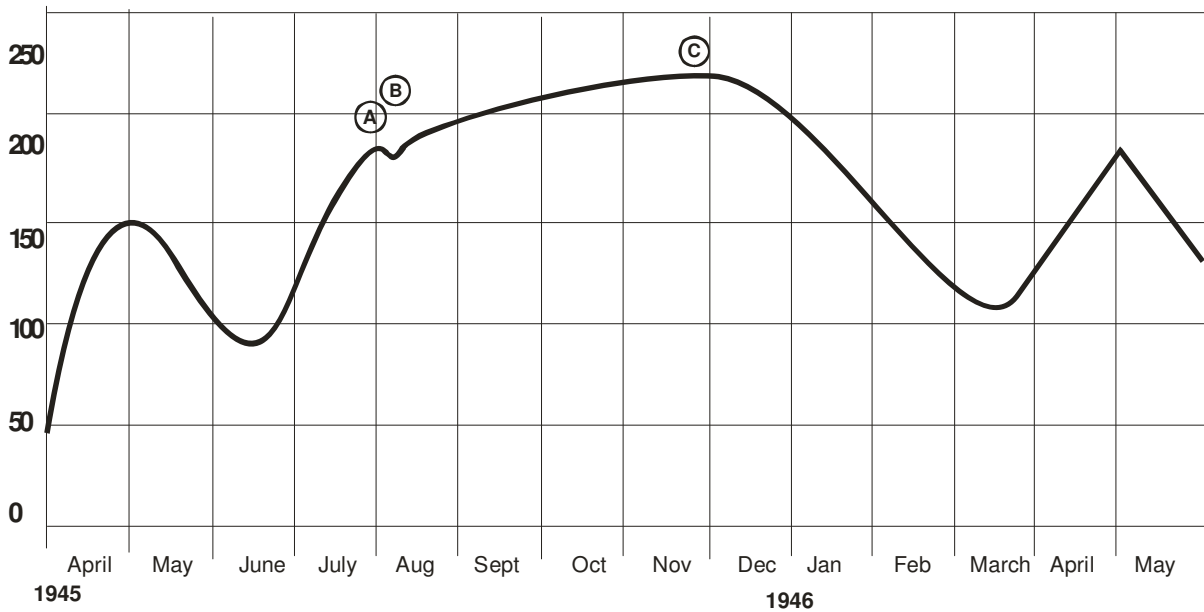

DEMO OF SNE' VIEWING CAPABILITY. OUR 2-YEAR SUBSCRIBED CUSTOMER RECEIVES A WAVEFORM, WITH PREDICTION PANELS, AND SCI-ASTRO-CHARTS.

SCI-ASTRO- CHARTS CAN BE DIFFICULT TO UNDERSTAND. WAVEFORM IS EASY TO UNDERSTAND. SOME RESTRICTION MAY APPLY TO WAVEFORM OF WRONG-OWNER.

(A)

1945 NUCLEAR CONFRONTATION DETECTED BY SNE'S VIEWING SOFTWARE

Period of Nuclear confrontation and clean-up. It is even more distressful to clean up aftermath, see (C). This is picked up by SNE's software, looking at Japan first Nuke events before and after math. Even on 3/April/1945, SNE's viewing software also detects the invasion of Okinawa, Japan by enemy.

With SNE's waveform charts, you can see the events in one big picture. Actual chart, shape and form for each client varies, depending on the length of view, longer charts take more times and efforts to create them. Typically 1-year waveform is what we offer to our 2-year subscribers.