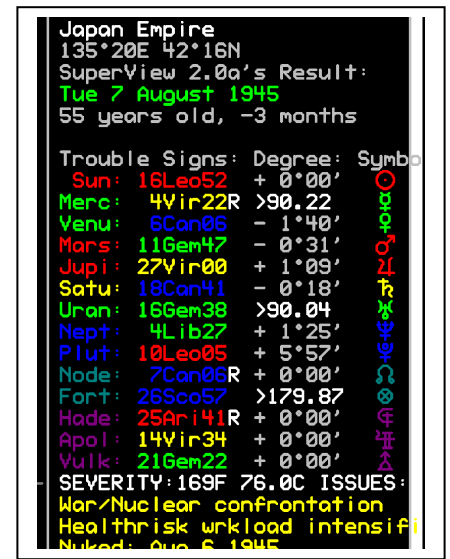

DEMO OF SNE' VIEWING CAPABILITY. OUR 2-YEAR SUBSCRIBED CUSTOMER RECEIVES A WAVEFORM, WITH PREDICTION PANELS, AND SCI-ASTRO-CHARTS.

SCI-ASTRO- CHARTS CAN BE DIFFICULT TO UNDERSTAND. WAVEFORM IS EASY TO UNDERSTAND. SOME RESTRICTION MAY APPLY TO WAVEFORM OF WRONG-OWNER.

(A)

1945 NUCLEAR CONFRONTATION DETECTED BY SNE'S VIEWING SOFTWARE

Period of Nuclear confrontation and clean-up. It is even more distressful to clean up aftermath, see (C). This is picked up by SNE's software, looking at Japan first Nuke events before and after math. Even on 3/April/1945, SNE's viewing software also detects the invasion of Okinawa, Japan by enemy.

With SNE's waveform charts, you can see the events in one big picture. Actual chart, shape and form for each client varies, depending on the length of view, longer charts take more times and efforts to create them. Typically 1-year waveform is what we offer to our 2-year subscribers.