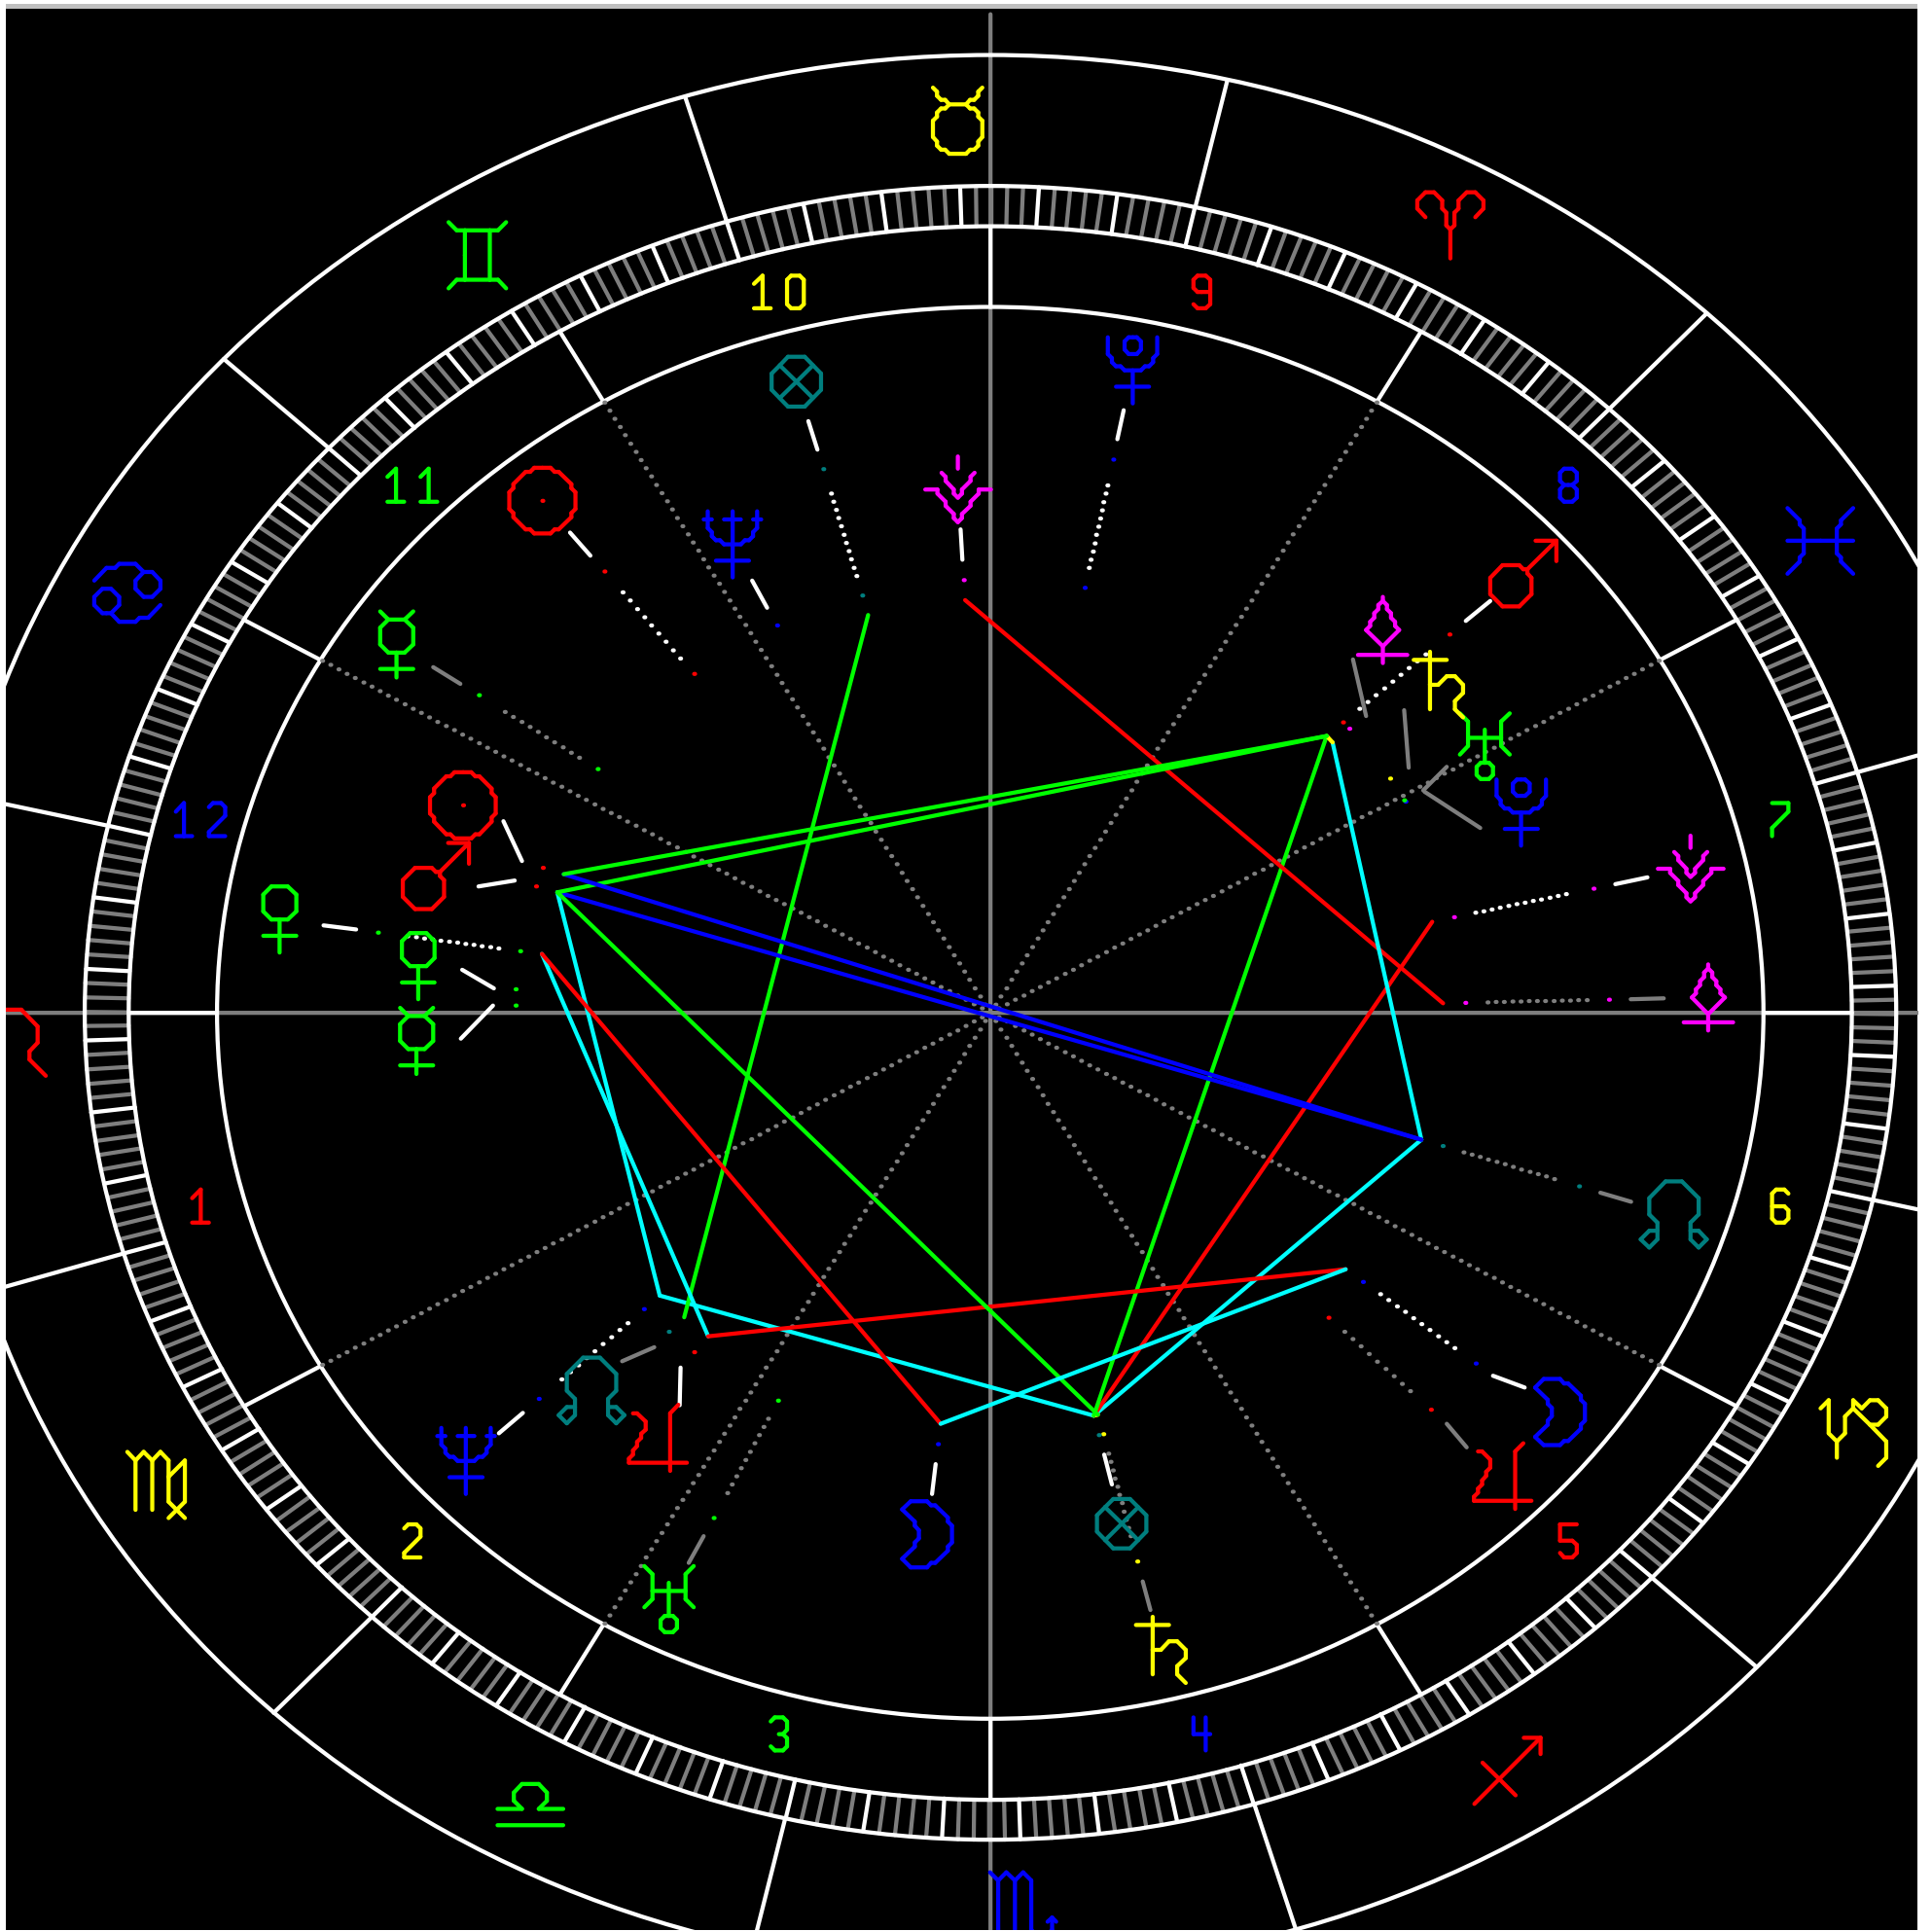

Prophet Mohammed, born on (shown after payment) was indeed a prophet as they called him. The cause of his death is known to us, but unknown to the world. His birth data was lacking but our Superview can trace back to the exact birth date and time. If you want to know more about him, his life, and anything else that the books didn't say about him, we will have unbiased answers for you. Prophet Mohammed was indeed a merchant with great earning as shown in this quick snapshot below. He has fame in religion, and had great interest to know God. If you are religious leader who like to know the truth, this is a lifetime opportunity for you, for other religious leader as well. You will get a nicer chart through purchase, and complete data about him.

True (preview) Chart of Prophet Mohammed's last day.

WARNING: This is copyrighted artwork, work or sample product of Supernatural Engineering Co.

Copying, printing, distributing it in any format, or using it in any capacity violates U.S. copyright's law of federal code, as well as international law without our consent.