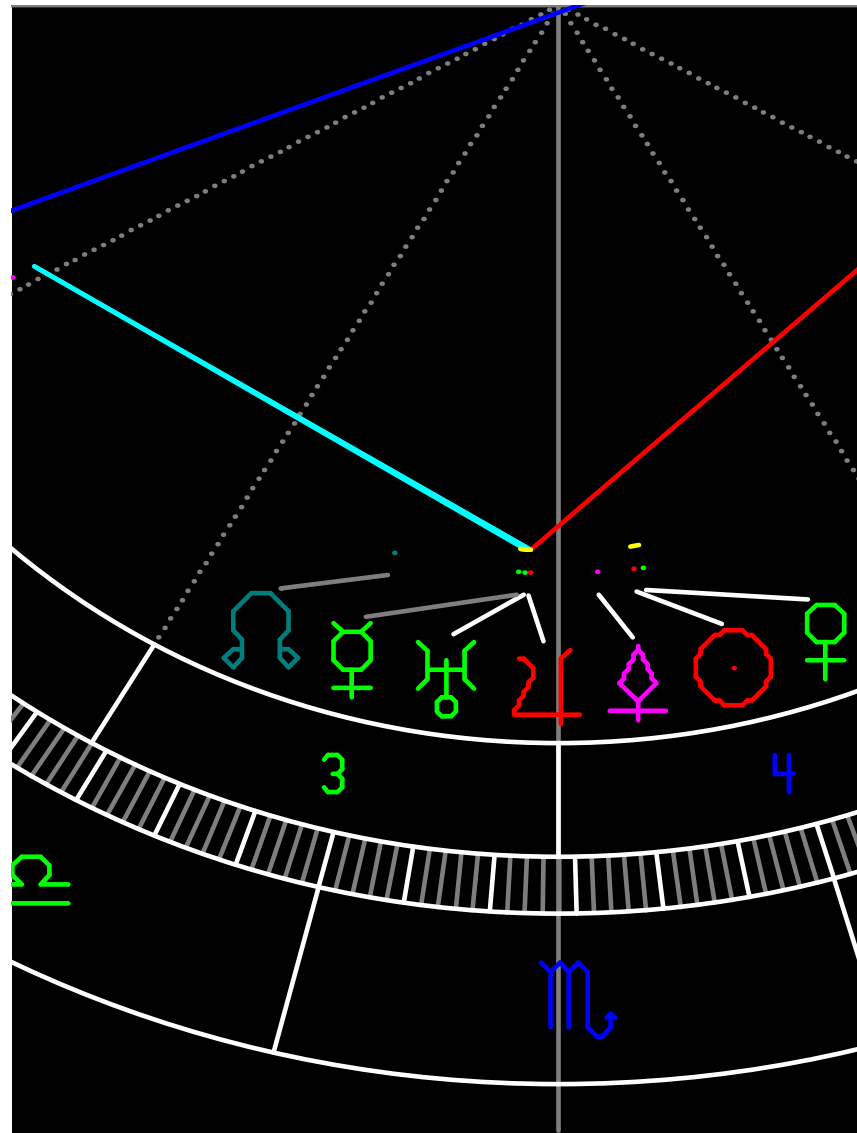

Jesus Christ, born on Friday the 12th, November 34BC. The planets conjunction on his birth date gave a clue to the three (3) wise men to follow the path, to bring babe Jesus gifts and incenses. True birth date technically leads to April 1, 0AD as a Black Friday, and Easter celebration on April 5 full moon (to the 7th April of later years).

About December 25, year X Christmas celebration: Such date was heard 30-years ago it got arranged by the Roman Catholic to bring the celebration closer to new year celebration, in order to not lose the interest of New year celebration. Due to poor dating, Jesus birth date used to believe happened in early December or November. Technically none of the following dates matching Jesus character: December 25, January 25, March 25th. They do not