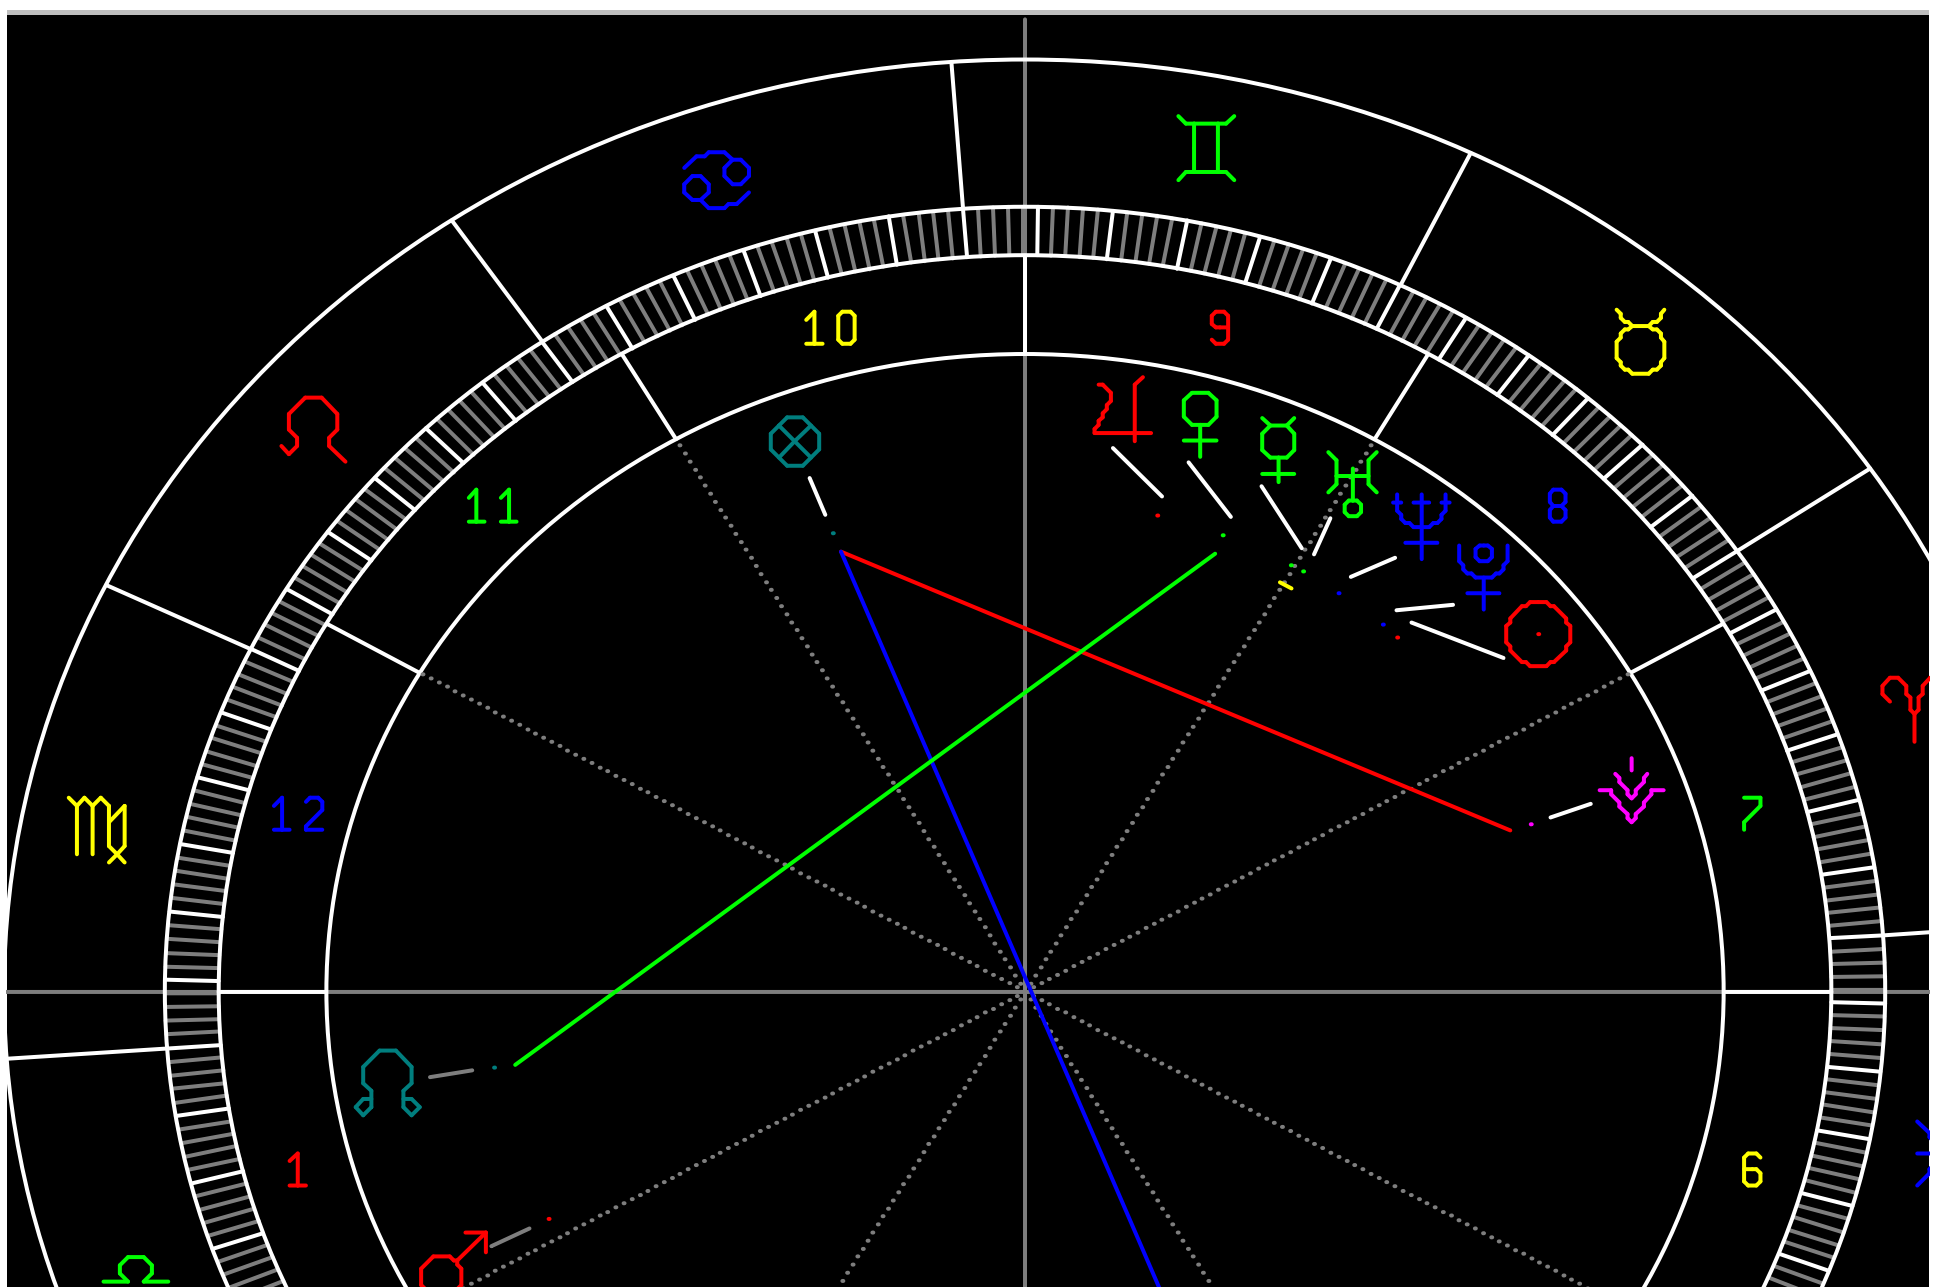

Buddha characteristic and other details: Shown after payment.

True ^(preview) Birth chart of Gautama Buddha ^(first day).